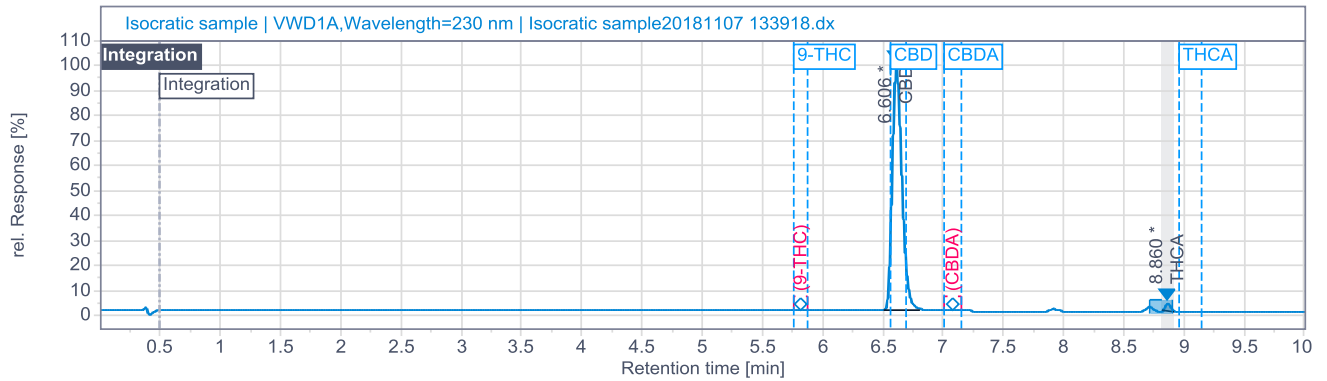

10mg/ml
 Sample: SN#VG CLOUD150BBZ-0001
 Regular VGCloud150-ZERO-BLUEBERRY MOON
 Batch #:VGCloud150ZBB-11072018
 Sample Received: 11/07/2018; Report Created: 11/14/2018

Cannabinoid Results

Product Image

Cannabinoid Profile

% 9-THC	% CBD	% CBDA	% THCA
RT: 5.81	RT: 6.59	RT: 7.08	RT: 8.92
ND	1.104	ND	ND
0.00 mg/ml	11.04 mg/ml	0.00 mg/ml	0.00 mg/ml

Spec : %RSD: ≤ 2.0	Spec: USP Tailing: ≤ 2.0
Spec: Check STD Diff.: ≤ ±2.0%	Spec: Tangent Resolution: ≥ 2.0